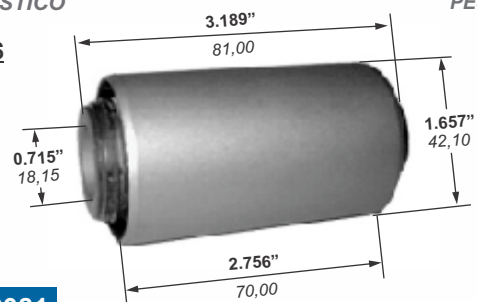

8-97074-826-0

SPRING BUSHING
BUJE ELASTICO

WEIGHT: 0.789 lb
PESO: 358 g

REPLACES