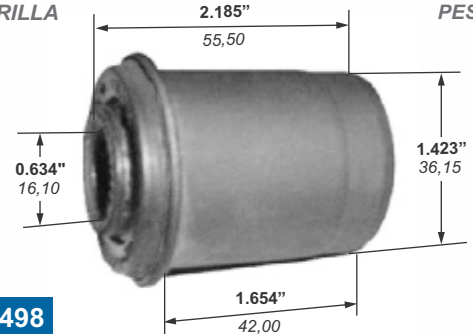

94408841

CONTROL ARM BUSHING
BUJE PARRILLA

WEIGHT: 0.390 lb
PESO: 177 g

REPLACES