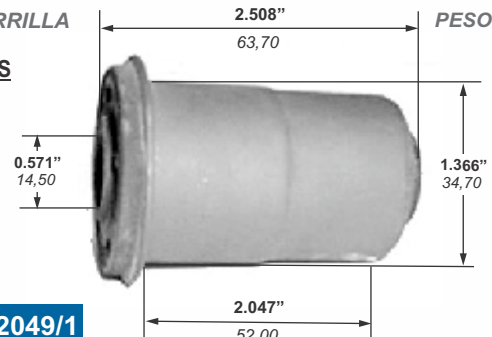

8-94316-903-0

CONTROL ARM BUSHING
BUJE PARRILLA

WEIGHT: 0.435 lb
PESO: 198 g

REPLACES