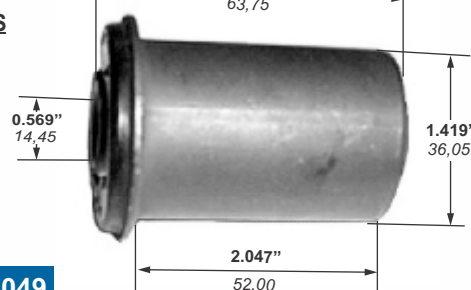

8-94223-366-0

CONTROL ARM BUSHING
BUJE PARRILLA

WEIGHT: 0.375 lb
PESO: 171 g

REPLACES

RB165
832510