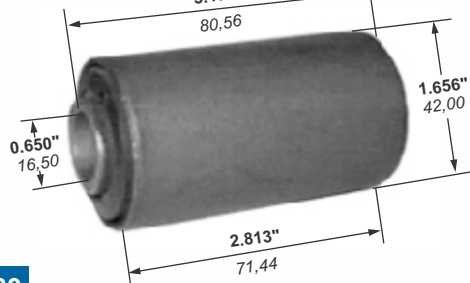

8-94130-354-0

SPRING BUSHING
BUJE ELASTICO

WEIGHT: 0.643 lb
PESO: 292 g

REPLACES

115430
RB173